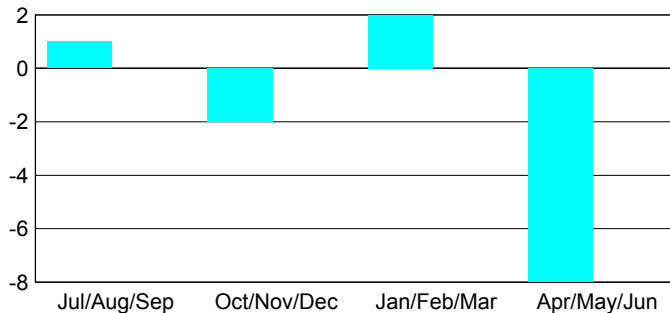

GMT: **DATUK NAGARATNAM**

Location: **PHILIPPINES**

GMT CA: **5**

**CLUBS**

Month	New Club Goal	Actual New Clubs	Actual Dropped Clubs	Gain/Loss of Clubs
<b>2012-2013</b>				
Jul/Aug/Sep		1	0	1
Oct/Nov/Dec		1	3	-2
Jan/Feb/Mar		1	-1	2
Apr/May/June		0	8	-8
<b>Totals</b>		<b>3</b>	<b>10</b>	<b>-7</b>

**Club Results 2012-2013**  
Goal, New, Dropped, Gain/Loss

**YTD Status Quo Clubs 2012-2013**

Status Quo Clubs Compared to Status Quo Members

**Club Gain/Loss 2012-2013**

**MEMBERSHIP**

Month	Net Memb Goal	Actual New Memb	Actual Dropped Memb	Gain/Loss of Memb
<b>2012-2013</b>				
Jul/Aug/Sep		64	26	38
Oct/Nov/Dec		64	70	-6
Jan/Feb/Mar		34	23	11
Apr/May/June		34	289	-255
<b>Totals</b>		<b>196</b>	<b>408</b>	<b>-212</b>

**Membership Results 2012-2013**  
Goal, New, Dropped, Gain/Loss

**Gender Comparison 2012-2013**

**Membership Gain/Loss 2012-2013**