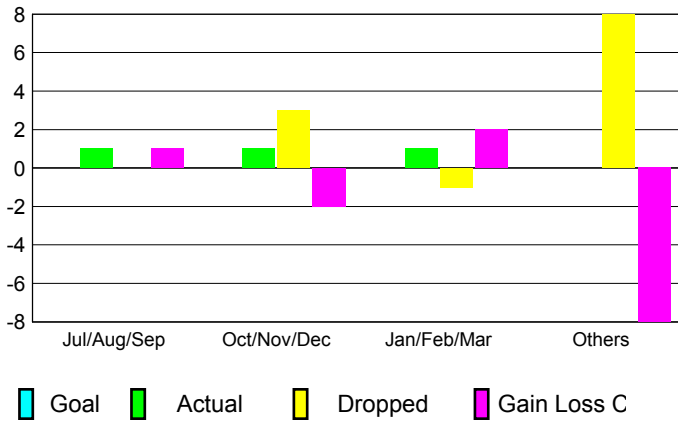

GMT: **DATUK NAGARATNAM**

Location: **PHILIPPINES**

GMT CA: **5**

**CLUBS**

Month	New Club Goal	Actual New Clubs	Actual Dropped Clubs	Gain/Loss of Clubs
<b>2012-2013</b>				
Jul/Aug/Sep		1	0	1
Oct/Nov/Dec		1	3	-2
Jan/Feb/Mar		1	-1	2
Apr/May/June		0	8	-8
<b>Totals</b>		<b>3</b>	<b>10</b>	<b>-7</b>

**Club Results 2012-2013**  
Goal, New, Dropped, Gain/Loss

**YTD Status Quo Clubs 2012-2013**

Status Quo Clubs Compared to Status Quo Members

**Club Gain/Loss 2012-2013**

**MEMBERSHIP**

Month	Net Memb Goal	Actual New Memb	Actual Dropped Memb	Gain/Loss of Memb
<b>2012-2013</b>				
Jul/Aug/Sep		64	26	38
Oct/Nov/Dec		64	70	-6
Jan/Feb/Mar		34	23	11
Apr/May/June		34	289	-255
<b>Totals</b>		<b>196</b>	<b>408</b>	<b>-212</b>