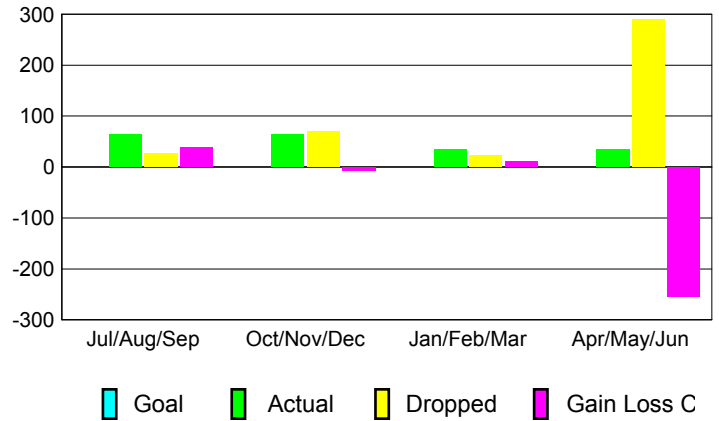

GMT: **DATUK NAGARATNAM**

Location: **PHILIPPINES**

GMT CA: **5**

**CLUBS**

Month	New Club Goal	Actual New Clubs	Actual Dropped Clubs	Gain/Loss of Clubs
<b>2012-2013</b>				
Jul/Aug/Sep		1	0	1
Oct/Nov/Dec		1	3	-2
Jan/Feb/Mar		1	-1	2
Apr/May/June		0	8	-8
<b>Totals</b>		<b>3</b>	<b>10</b>	<b>-7</b>

**Club Results 2012-2013**  
Goal, New, Dropped, Gain/Loss

**YTD Status Quo Clubs 2012-2013**

Status Quo Clubs Compared to Status Quo Members

**Club Gain/Loss 2012-2013**

**MEMBERSHIP**

Month	Net Memb Goal	Actual New Memb	Actual Dropped Memb	Gain/Loss of Memb
<b>2012-2013</b>				
Jul/Aug/Sep		64	26	38
Oct/Nov/Dec		64	70	-6
Jan/Feb/Mar		34	23	11
Apr/May/June		34	289	-255
<b>Totals</b>		<b>196</b>	<b>408</b>	<b>-212</b>

**Membership Results 2012-2013**  
Goal, New, Dropped, Gain/Loss

**Gender Comparison 2012-2013**

**Membership Gain/Loss 2012-2013**